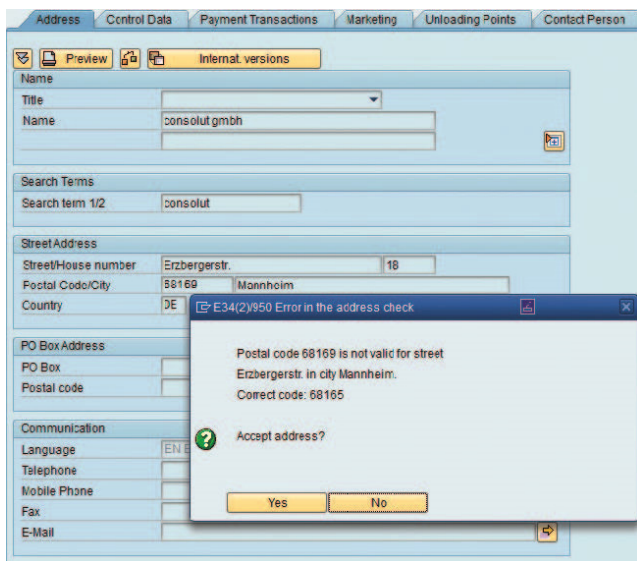

PRODUCT SHEET

CONSOLUT POSTAL CODE UPDATE

Never worry about incorrect address data again!

PROCEDURE

Our experienced consultants will take the following steps to get your SAP system into shape:

1. Loading the original files of the postal services
2. Generating input files
3. Importing the generated files into the SAP system
4. Activating the checking function for address information in the SAP system

THE RIGHT PARTNER FOR YOUR UPDATES

Besides our years of experience with SAP systems, customers appreciate our targeted and efficient approach and our comprehensive range of services: consolut is your one-stop provider of analyses, consulting and support. Our consultants have in-depth knowledge of the individual SAP modules and the overall process and know exactly where users need support in their work with SAP. Our tools are designed and improved in cooperation with the competent departments. That is why you can be sure to get real added value from your system with the consolut Postal Code Update.

**We pave the road for your success.
Contact us!**

MORE INFORMATION? Visit our website: www.consolut.com or contact us: info@consolut.com

USA

Boston
Phone: +1 617 545 5860

Switzerland

Schaffhausen
Phone: +41 52 533 8331

Germany

Mannheim, Dusseldorf, Munich
Phone: +49 621 3383 30

solutions + value