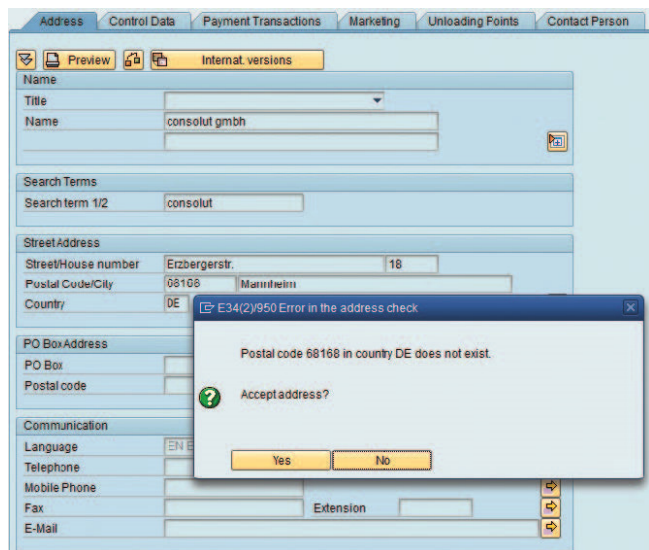

The consolut Postal Code Update processes these postal service files and generates input files which are imported into your SAP system.

Then it activates the checking function in your SAP system.

Now all data in the system can be compared to the current directory; any differences are output as a list and can be processed manually.

New and changed data is checked for validity during saving!

With the consolut Postal Code Update, you can ensure that only correct addresses are imported into your system. The data is compared with the information in up-to-date directories to ensure that it is always consistent, precise and accurate. This reduces the probability of errors in order placement, orders, deliveries and invoicing.