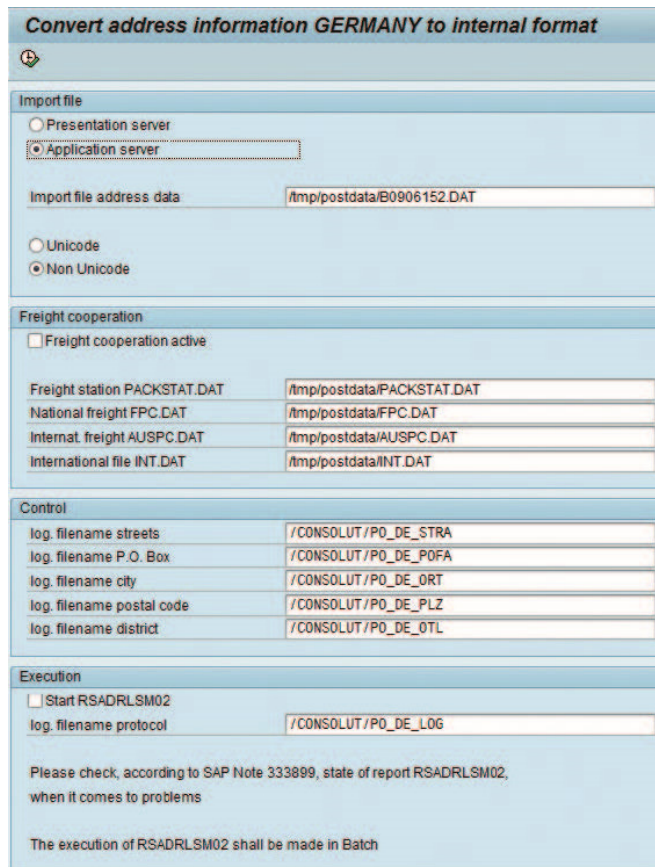

#### Datafactory Postalcode

Supplies all data required to determine the ZIP code. This data includes all ZIP codes and municipalities in Germany as well as the street names of municipalities with several ZIP codes.

The consolut Postal Code Update processes these postal service files and generates input files which are imported into your SAP system.

Then it activates the checking function in your SAP system.

Now all data in the system can be compared to the current directory; any differences are output as a list and can be processed manually.

New and changed data is checked for validity during saving!

With the consolut Postal Code Update, you can ensure that only correct addresses are imported into your system. The data is compared with the information in up-to-date directories to ensure that it is always consistent, precise and accurate. This reduces the probability of errors in order placement, orders, deliveries and invoicing.