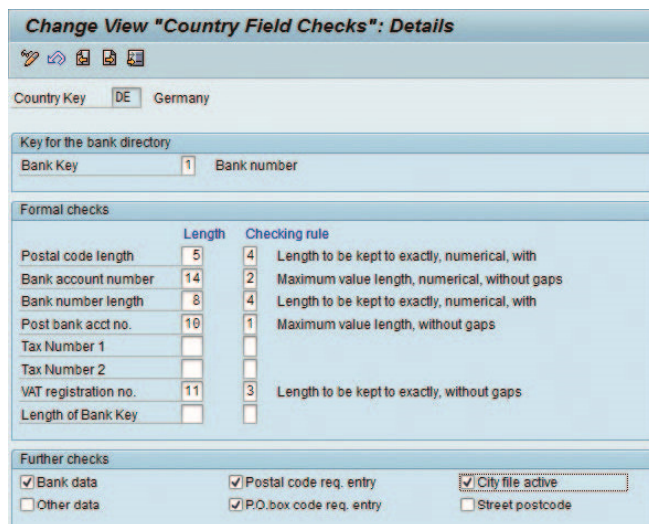

SIMPLE INTEGRATION OF UPDATE FILES

The standard SAP package does not include address information. This means that when a new data set is entered, the system cannot compare the information with up-to-date directories. An incorrect ZIP code is not automatically corrected, and shipped goods or invoices may not arrive at their intended destination.

The success of your business depends on high-quality data. Unfortunately, address information in particular is subject to frequent changes. That is why the postal services of various countries generate update files on a regular basis.

The German postal service (Deutsche Post), for instance, offers a „Datafactory“ service that provides the following information, which is automatically imported into your SAP system by the consolut Postal Code Update tool.

Datafactory Postalcode

Supplies all data required to determine the ZIP code. This data includes all ZIP codes and municipalities in Germany as well as the street names of municipalities with several ZIP codes.

Datafactory Streetcode

The street directory lists more than 1.2 million street names and also includes information on ZIP codes, municipalities and official municipality keys provided by the Federal Office of Statistics.

The consolut Postal Code Update processes these postal service files and generates input files which are imported into your SAP system.